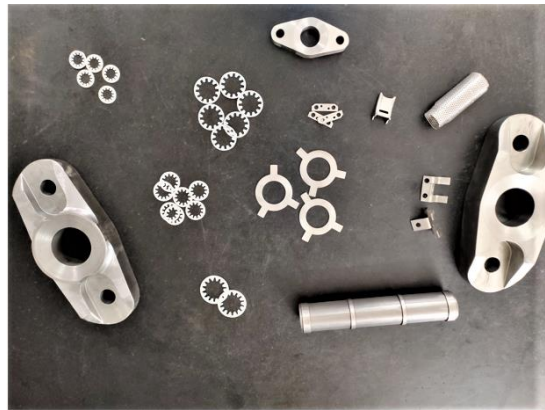

L&T & VELAN VALVES SHEETMETAL ELECTRICAL COMPONENTS

TVS ELECTRICAL COMPONENTS

ENERCON ENERGY COMPONENTS

EYE BOLT & U- CLAMP

VALVE STRAINER