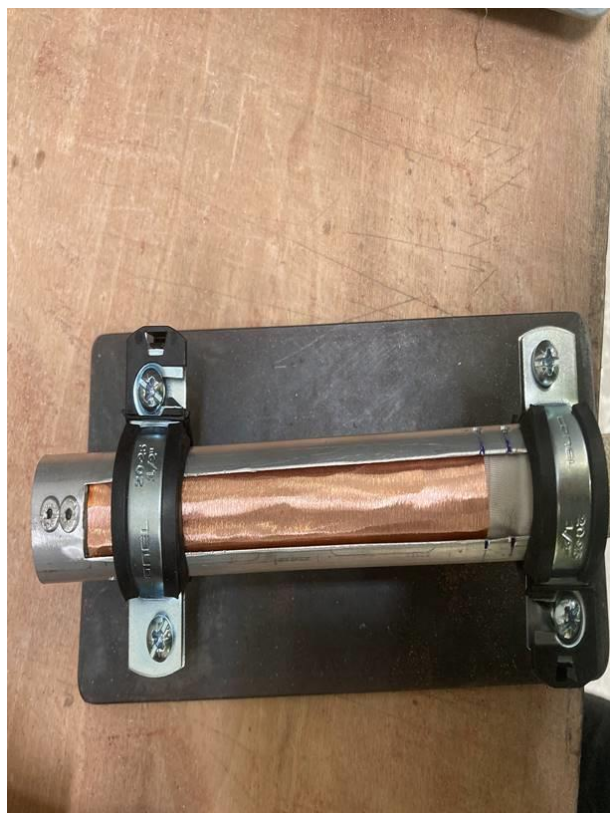

L&T & VELAN VALVES SHEETMETAL ELECTRICAL COMPONENTS

TVS ELECTRICAL COMPONENTS

ENERCON ENERGY COMPONENTS

EYE BOLT & U- CLAMP

VALVE STRAINER