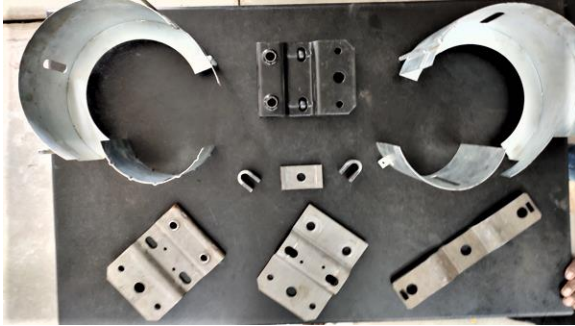

L&T & VELAN VALVES SHEETMETAL ELECTRICAL COMPONENTS

TVS ELECTRICAL COMPONENTS

ENERCON ENERGY COMPONENTS

EYE BOLT & U- CLAMP

VALVE STRAINER