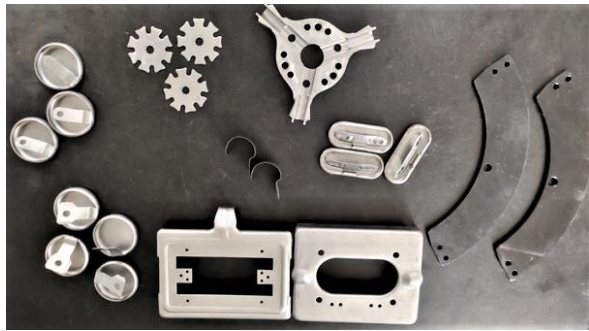

L&T & VELAN VALVES SHEETMETAL ELECTRICAL COMPONENTS

TVS ELECTRICAL COMPONENTS

ENERCON ENERGY COMPONENTS

EYE BOLT & U- CLAMP

VALVE STRAINER