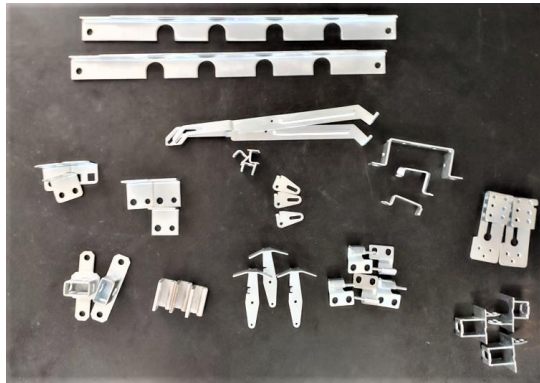

L&T & VELAN VALVES SHEETMETAL ELECTRICAL COMPONENTS

TVS ELECTRICAL COMPONENTS

ENERCON ENERGY COMPONENTS

EYE BOLT & U- CLAMP

VALVE STRAINER